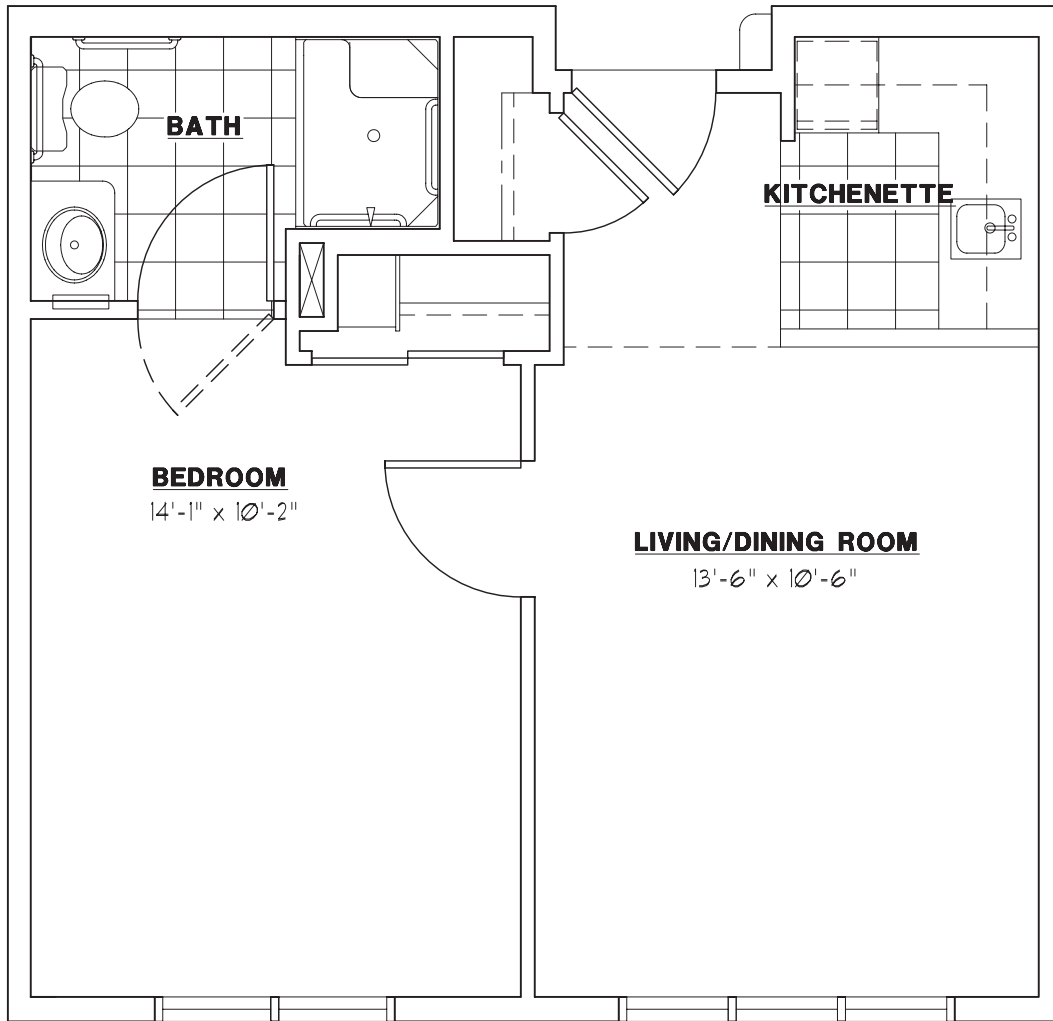

CLASSIC ONE BEDROOM

Penobscot

SCALE: 1/4"=1'-0"

The Osher Inn
at the cedars

620 Ocean Avenue, Portland Maine 04103
tel (207) 221-7150 | fax (207) 221-7155
www.TheCedarsPortland.org