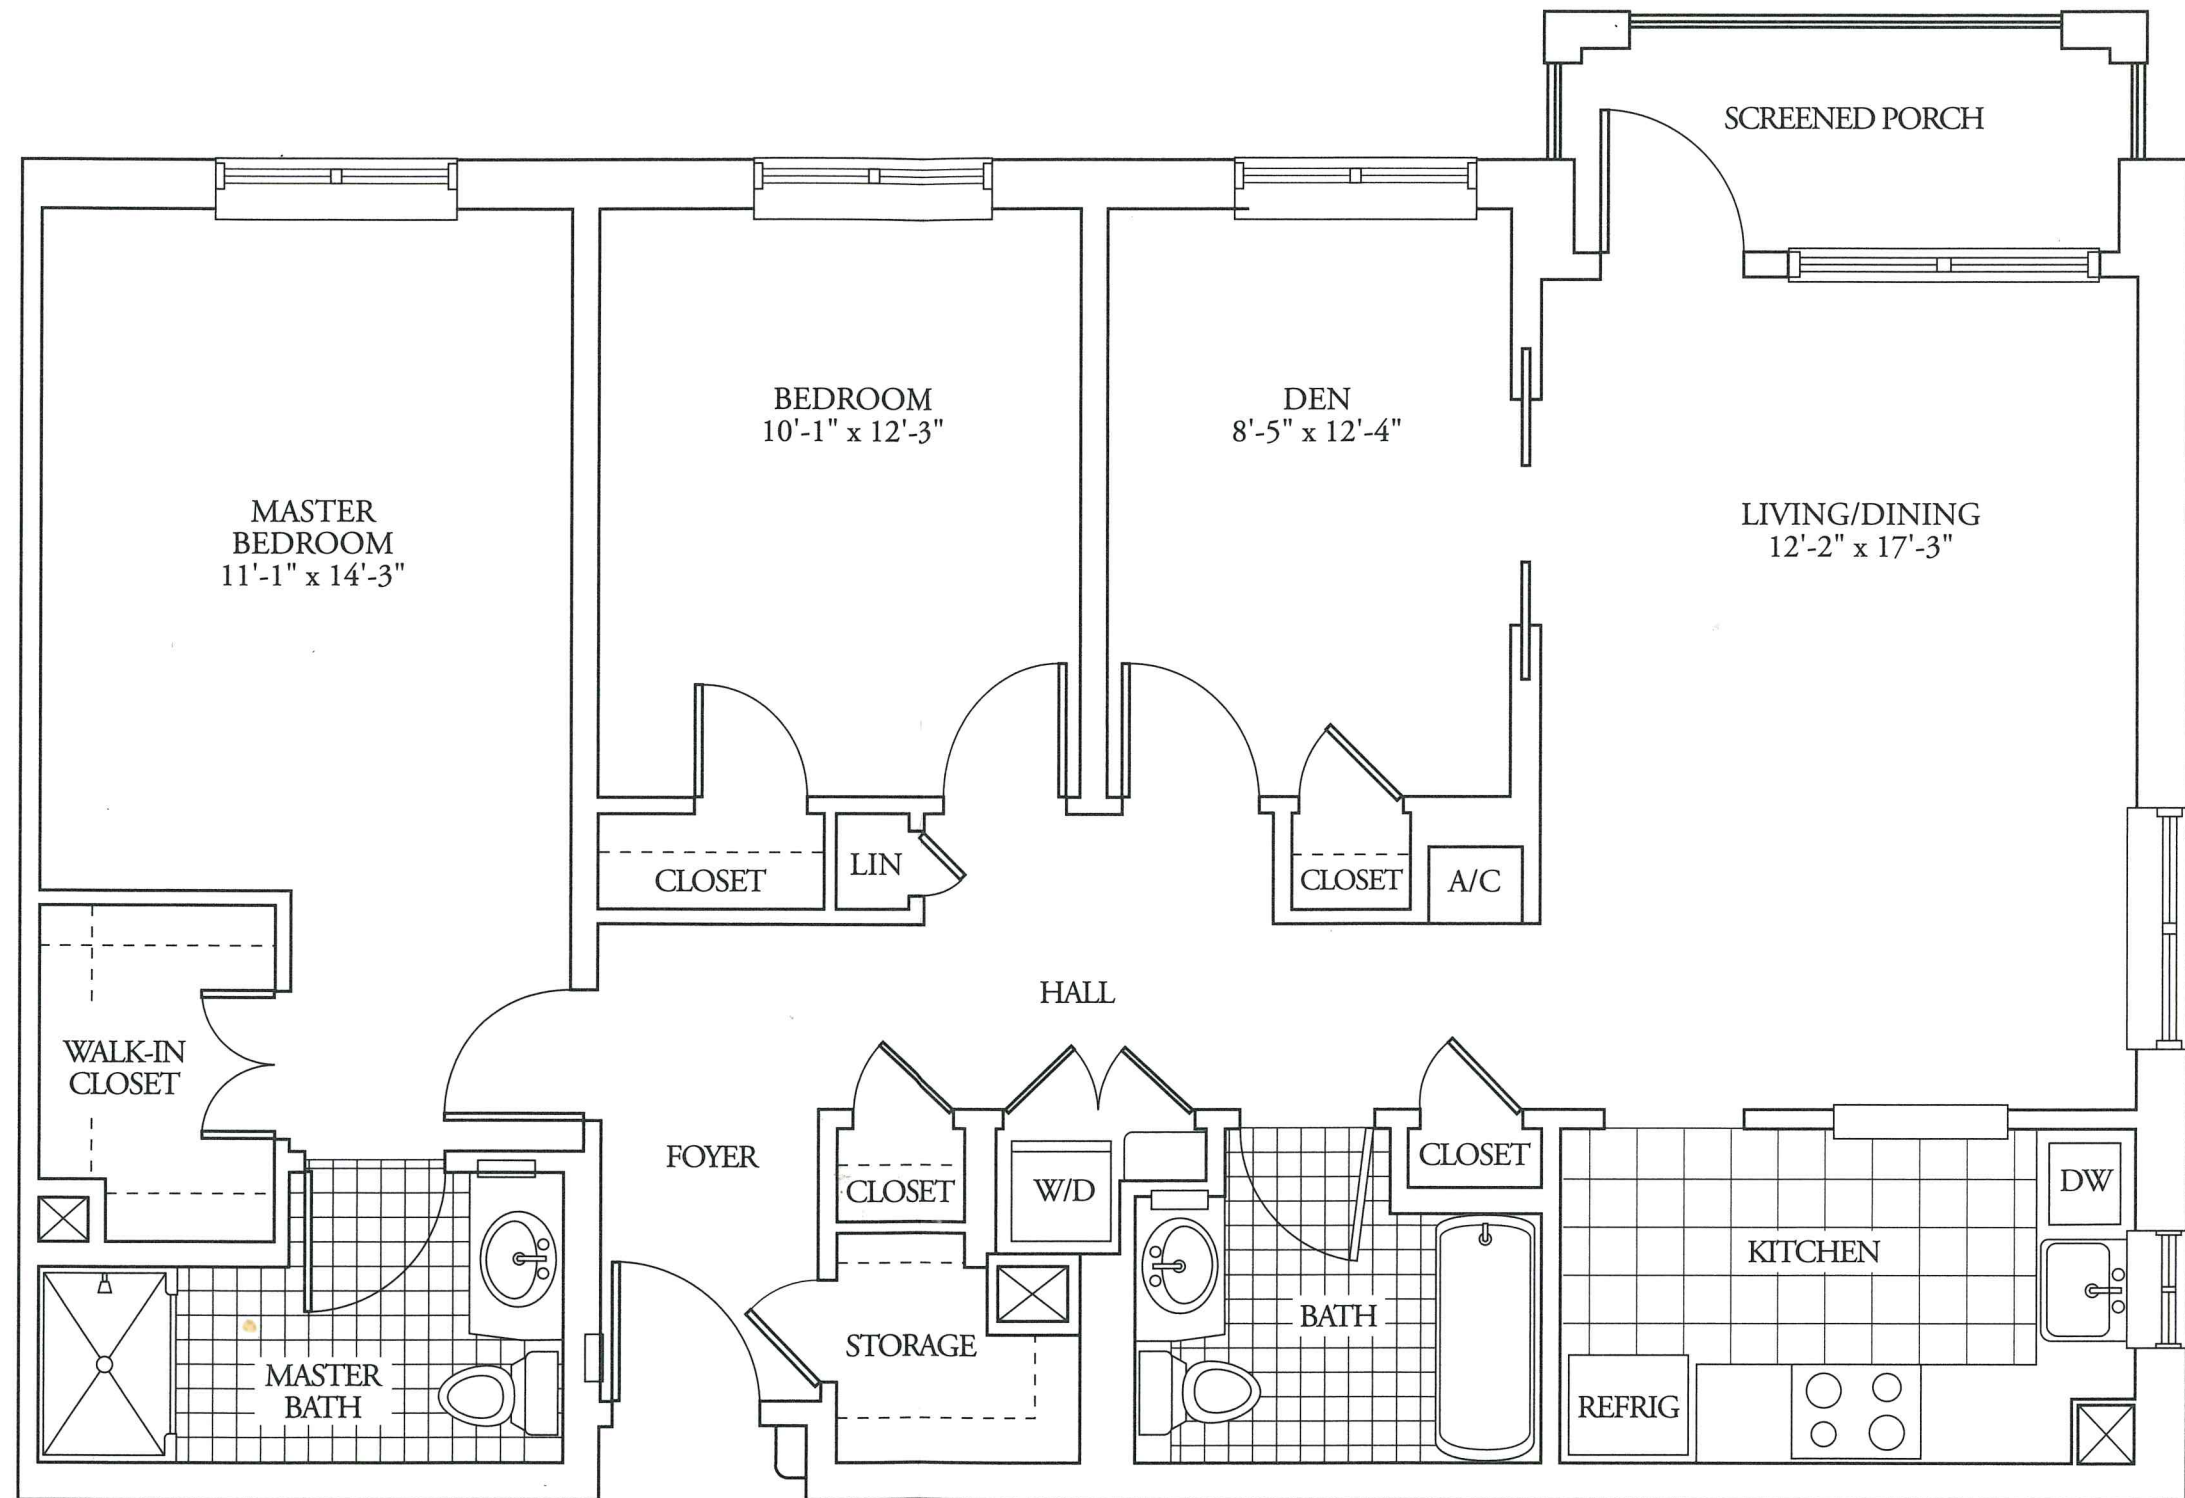

The Atrium

at the cedars

Scale: 1/4" = one foot
Actual dimensions may vary.

■ Two Bedroom with Den: **The Pemaquid**