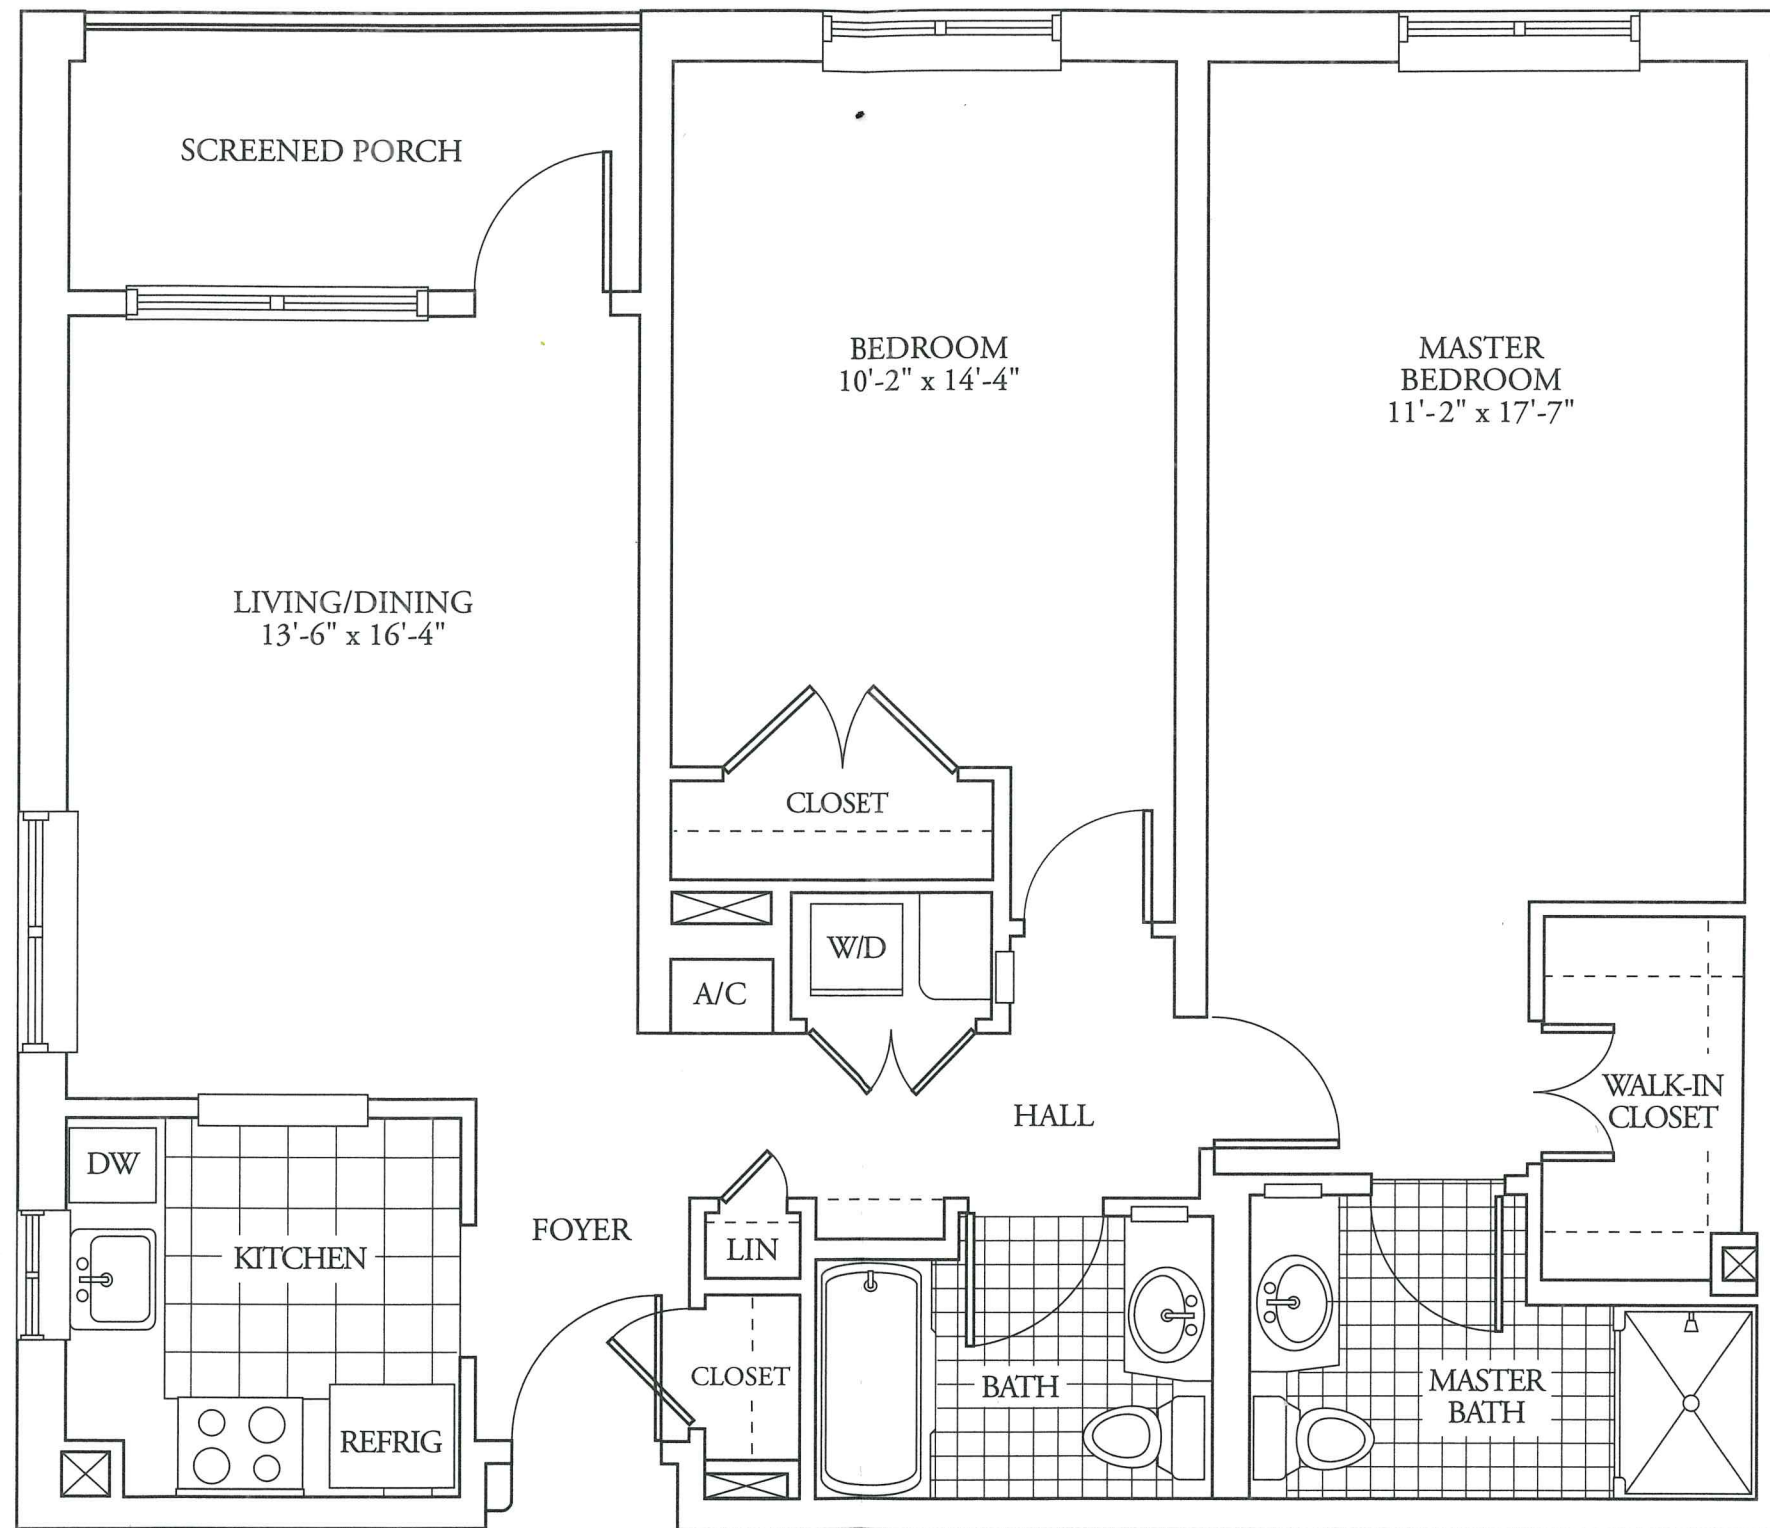

The Atrium

at the cedars

Scale: 1/4" = one foot
Actual dimensions may vary.

■ Two Bedroom Deluxe: The Edgecomb