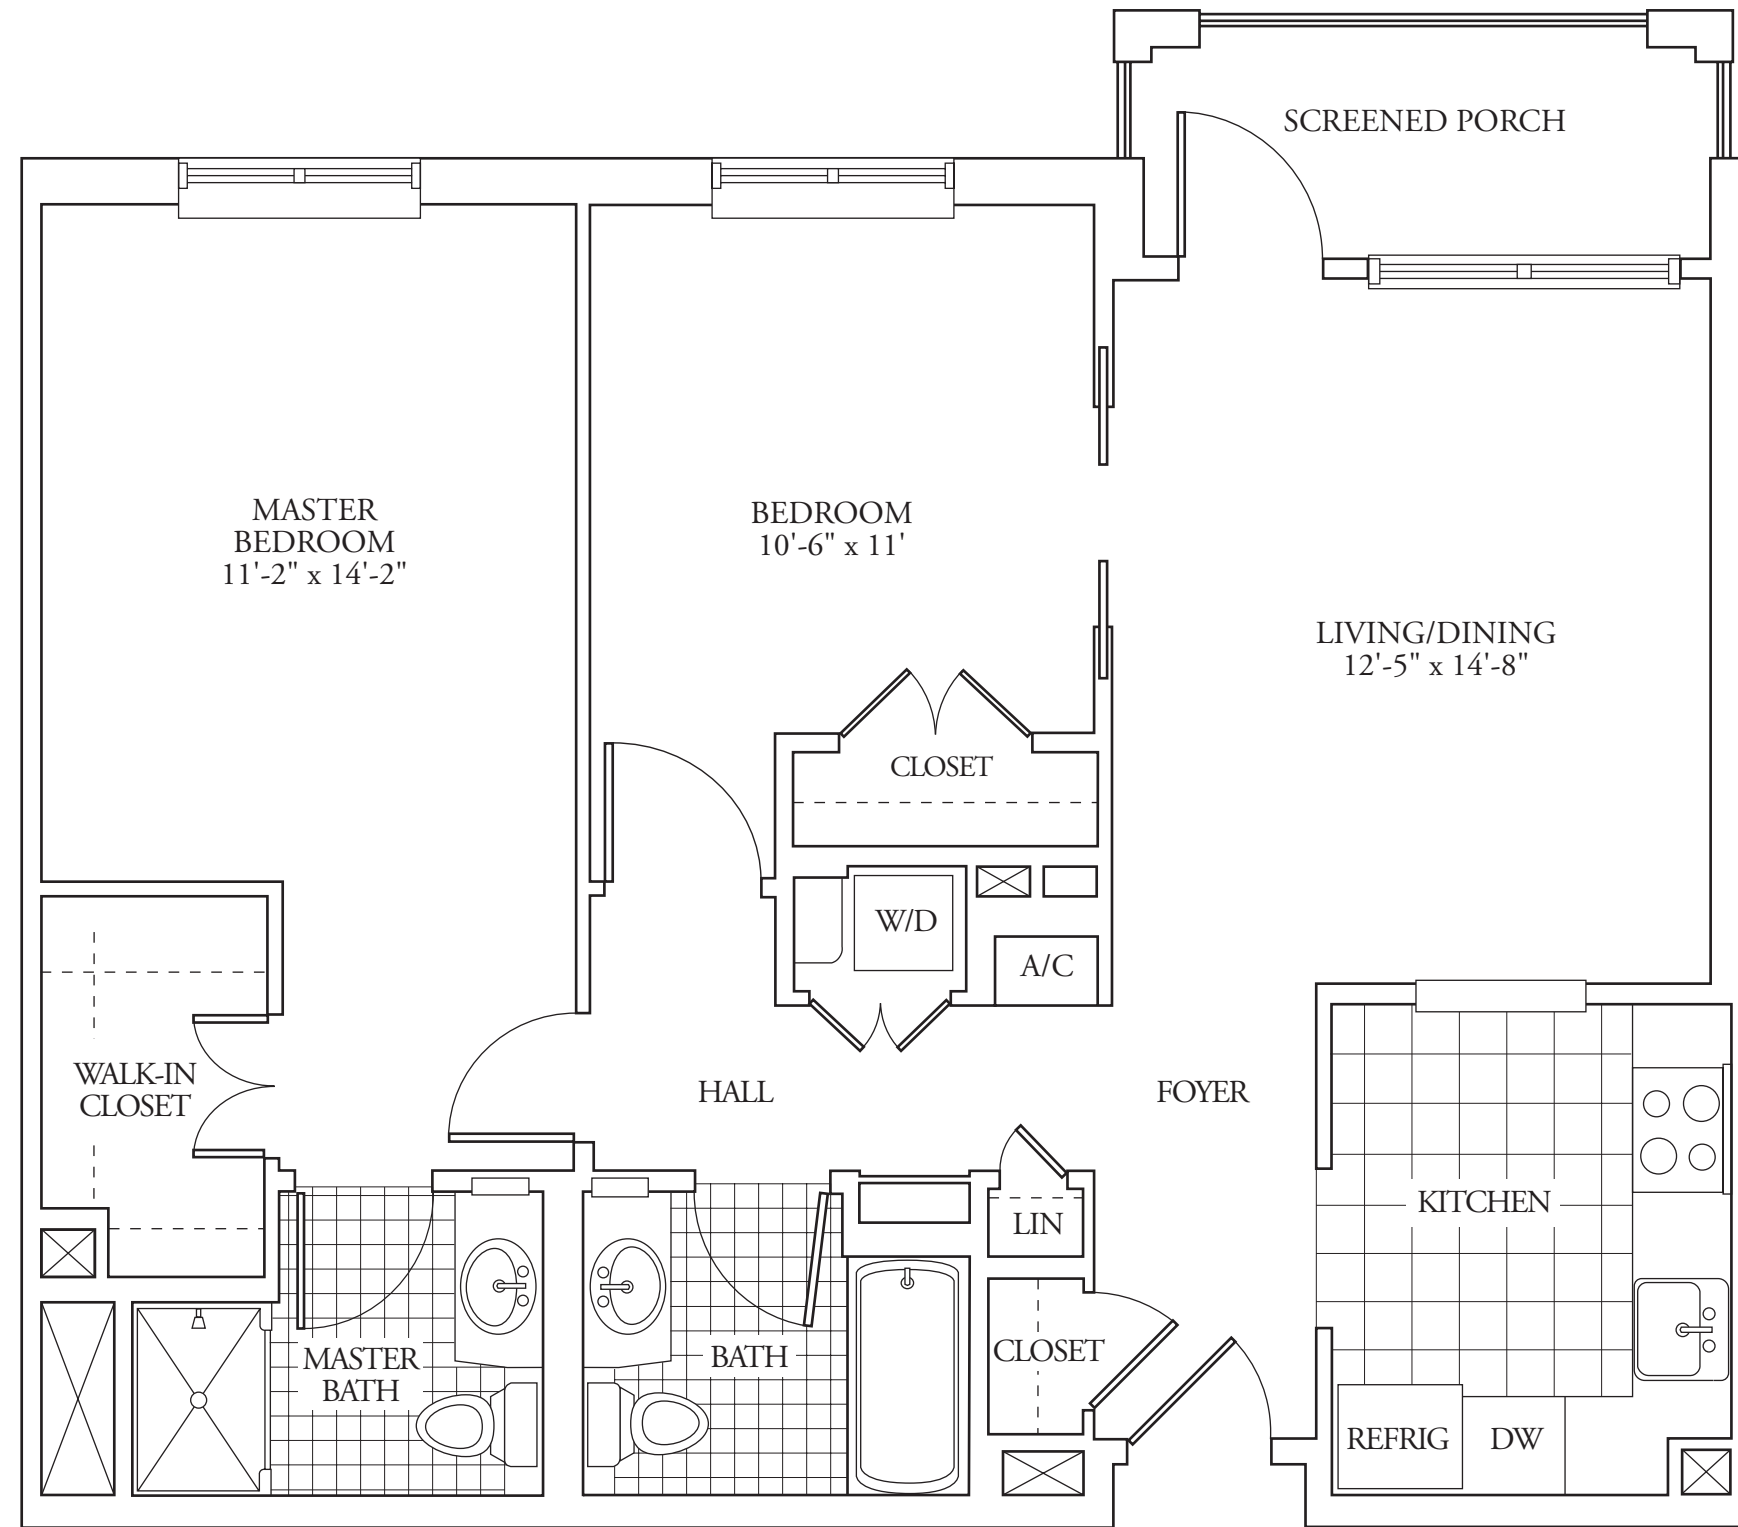

The Atrium

at the cedars

Note: Pocket doors and entry closets vary by location.

Scale: 1/4" = one foot
Actual dimensions may vary.

■ Two Bedroom Classic: The Camden